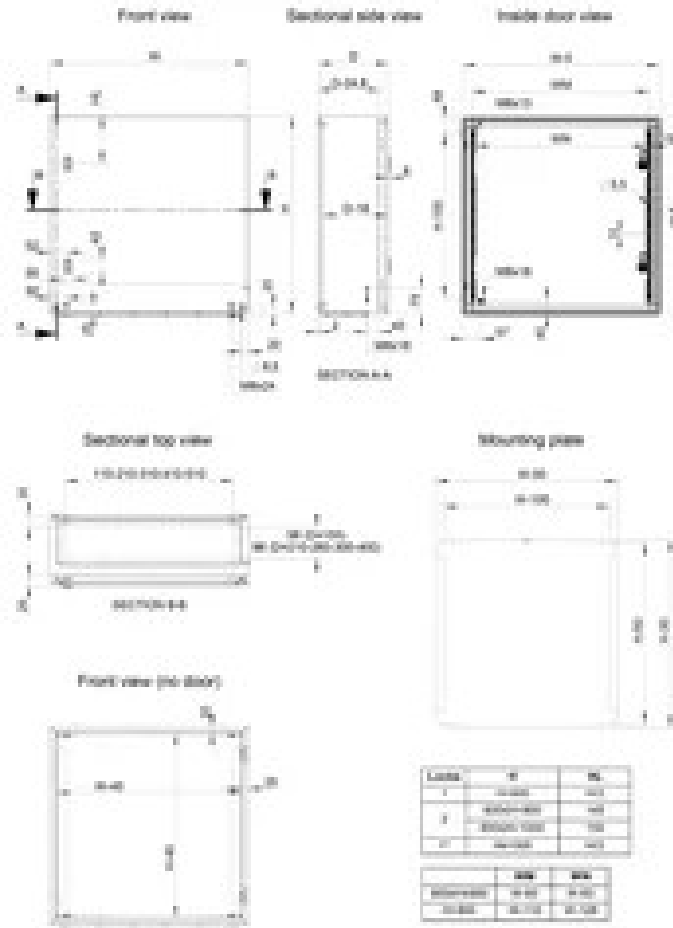

WARNING

nVent products shall be installed and used only as indicated in nVent's product instruction sheets and training materials. Instruction sheets are available at www.nvent.com and from your nVent customer service representative. Improper installation, misuse, misapplication or other failure to completely follow nVent's instructions and warnings may cause product malfunction, property damage, serious bodily injury and death and/or void your warranty.

Our powerful portfolio of brands:

CADDY ERICO HOFFMAN ILSCO SCHROFF TRACHTE