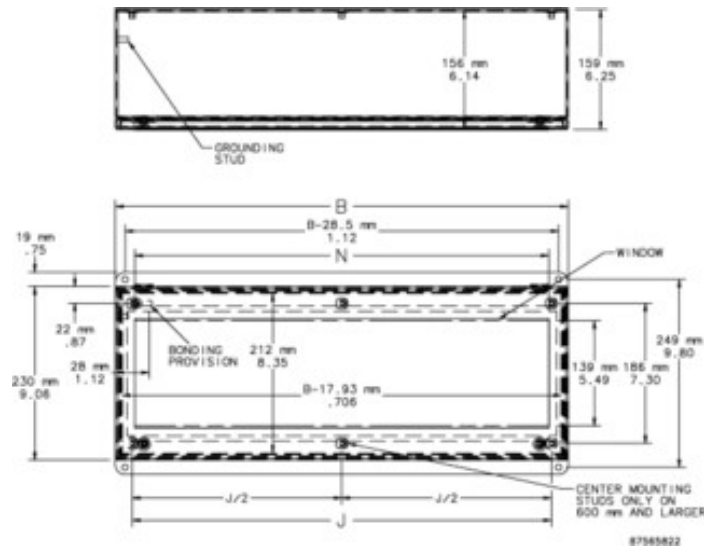

Self-grounding, slotted quarter-turn latches

Door opens 180 degrees

Window door models include flush-mounted 4.8-mm (3/16-in.) clear polycarbonate window

PRODUCT ATTRIBUTES

Article Number: 11027

Height (H): 9.06in

Width (W): 30.31in

Depth (D): 6.1in

Material: Mild Steel

Finish: Powder Coated

Color: Light Gray

Color Code: RAL 7035

Thickness (T): 16ga

Mounting Studs (J): 28.57in

Clear Space Above Panel: 5.51in

Cover Style: Solid

Weight: 21.6lb

DIAGRAMS

WARNING

nVent products shall be installed and used only as indicated in nVent's product instruction sheets and training materials. Instruction sheets are available at www.nvent.com and from your nVent customer service representative. Improper installation, misuse, misapplication or other failure to completely follow nVent's instructions and warnings may cause product malfunction, property damage, serious bodily injury and death and/or void your warranty.