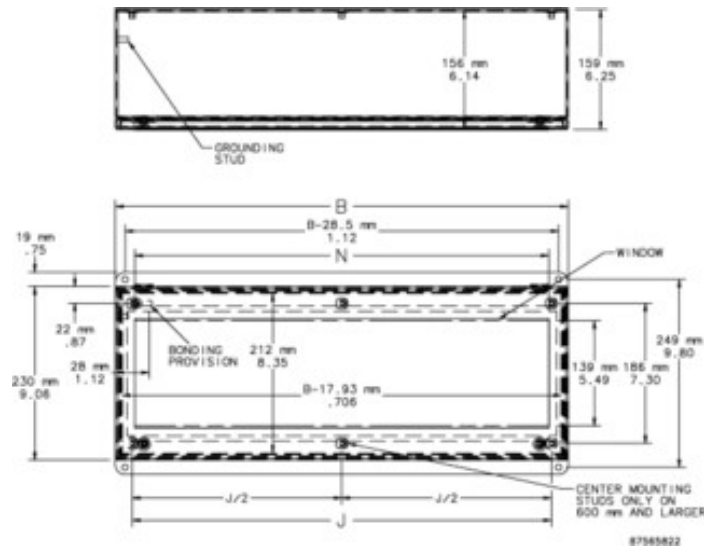

Bonding provision on cover and door

Hardware kit includes panel mounting screws and grounding hardware

Removable hinged door

Self-grounding, slotted quarter-turn latches

Door opens 180 degrees

Window door models include flush-mounted 4.8-mm (3/16-in.) clear polycarbonate window

## PRODUCT ATTRIBUTES

Article Number: 11024

Height (H): 9.06in

Width (W): 18.11in

Depth (D): 6.1in

Material: Mild Steel

Finish: Powder Coated

Color: Light Gray

Color Code: RAL 7035

Thickness (T): 16ga

Mounting Studs (J): 16.36in

Clear Space Above Panel: 5.51in

Cover Style: Solid

Weight: 13.8lb

## DIAGRAMS