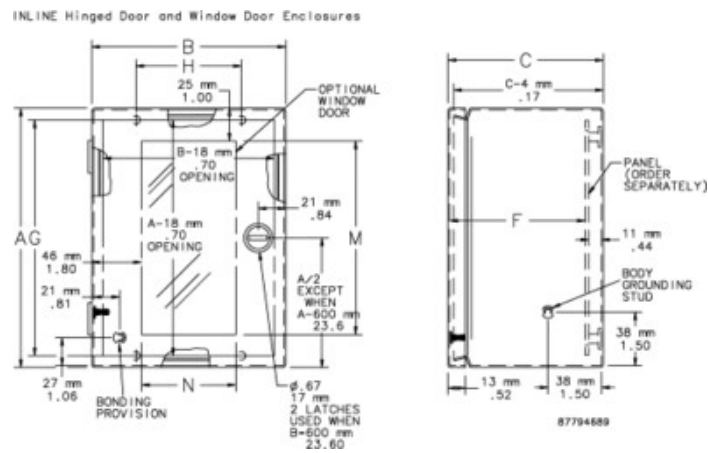

## FEATURES

Metric dimensions

16 gauge steel

Seams continuously welded and ground smooth

External formed body flange channels away liquids

Large perimeter body opening

Mounting holes in back of body for direct mounting or optional external mounting brackets

## PRODUCT ATTRIBUTES

Article Number: 61140

Height (H): 9.84in

Width (W): 7.87in

Depth (D): 5.91in

Material: Mild Steel

Finish: Powder Coated

Color: Light Gray

Color Code: RAL 7035

Thickness (T): 16ga

Window Size (M x N): 7.83 x 4.24in

Mounting (G x H): 9.12 x 5.33in

Weight: 6.5lb

## DIAGRAMS