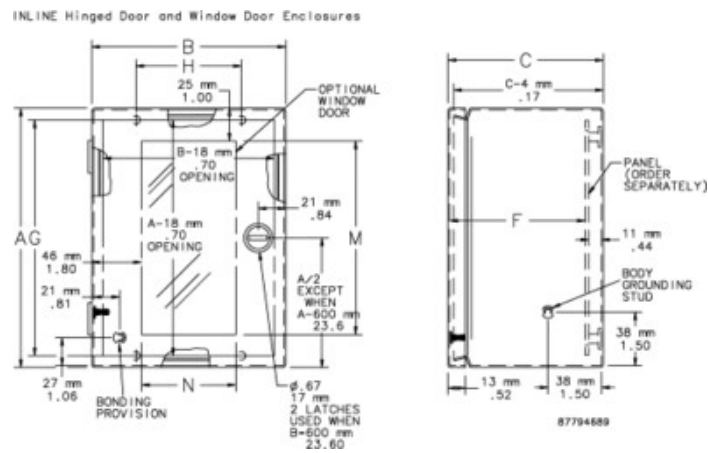

## FEATURES

Metric dimensions

16 gauge steel

Seams continuously welded and ground smooth

External formed body flange channels away liquids

Large perimeter body opening

Mounting holes in back of body for direct mounting or optional external mounting brackets

## PRODUCT ATTRIBUTES

Article Number: 61170

Height (H): 7.87in

Width (W): 23.62in

Depth (D): 5.91in

Material: Mild Steel

Finish: Powder Coated

Color: Light Gray

Color Code: RAL 7035

Thickness (T): 16ga

Window Size (M x N): 4.53 x 21.36in

Mounting (G x H): 7.15 x 21.08in

Weight: 13.1lb

## DIAGRAMS