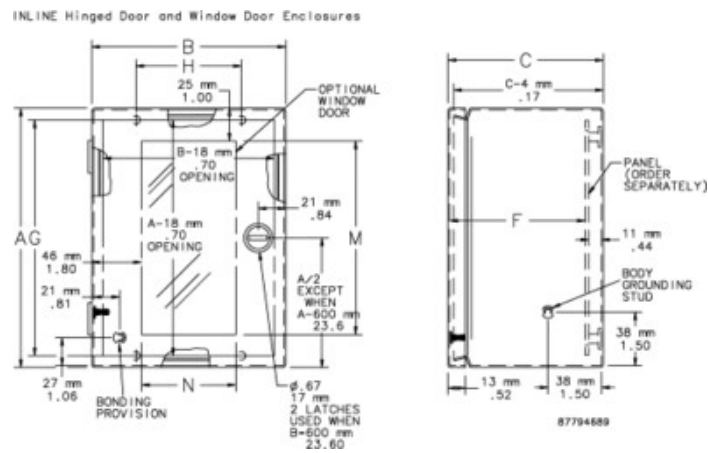

## FEATURES

Metric dimensions

16 gauge steel

Seams continuously welded and ground smooth

External formed body flange channels away liquids

Large perimeter body opening

Mounting holes in back of body for direct mounting or optional external mounting brackets

## PRODUCT ATTRIBUTES

Article Number: 61130

Height (H): 7.87in

Width (W): 5.91in

Depth (D): 4.72in

Material: Mild Steel

Finish: Powder Coated

Color: Light Gray

Color Code: RAL 7035

Thickness (T): 16ga

Window Size (M x N): 5.87 x 2.31in

Mounting (G x H): 7.15 x 3.36in

Weight: 4.2lb

## DIAGRAMS