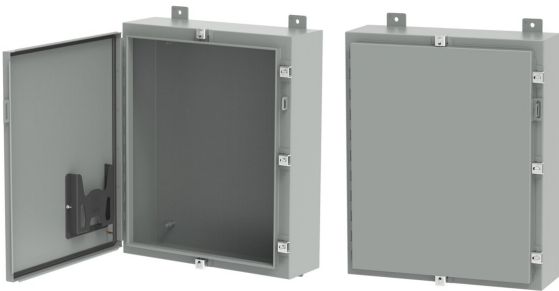

### A60H36BLP

These single-door enclosures feature a hinged door with clamps on three sides to create a secure seal in indoor or outdoor environments. The gray polyester powder finish inside and out provides enhanced corrosion protection in outdoor applications.

## FEATURES

Seams continuously welded and ground smooth

External wall-mounting brackets for easy installation

Formed external flanges around all sides of enclosure opening

Stainless steel screw-down clamps on three sides of door

Removable heavy gauge stainless steel continuous hinge pin

Removable door with continuous hinge for strength and ruggedness

Hasp and staple provided for padlocking

Data pocket is high-impact thermoplastic

## PRODUCT ATTRIBUTES

Article Number: 24530

Height: 60in

Width: 36in

Depth: 8in

Material: Mild Steel

Finish: Powder Coated

Color: Gray