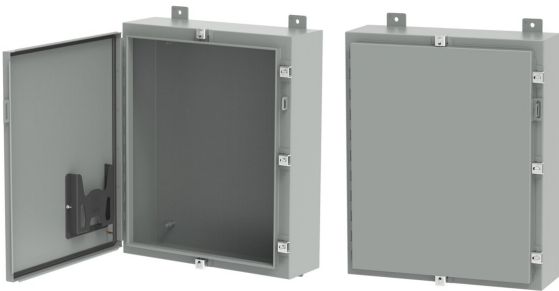

### A48H36DLP

These single-door enclosures feature a hinged door with clamps on three sides to create a secure seal in indoor or outdoor environments. The gray polyester powder finish inside and out provides enhanced corrosion protection in outdoor applications.

## FEATURES

Seams continuously welded and ground smooth

External wall-mounting brackets for easy installation

Formed external flanges around all sides of enclosure opening

Stainless steel screw-down clamps on three sides of door

Removable heavy gauge stainless steel continuous hinge pin

Removable door with continuous hinge for strength and ruggedness

Hasp and staple provided for padlocking

Data pocket is high-impact thermoplastic

## PRODUCT ATTRIBUTES

Article Number: 24610

Height: 48in

Width: 36in

Depth: 12in

Material: Mild Steel

Finish: Powder Coated

Color: Gray