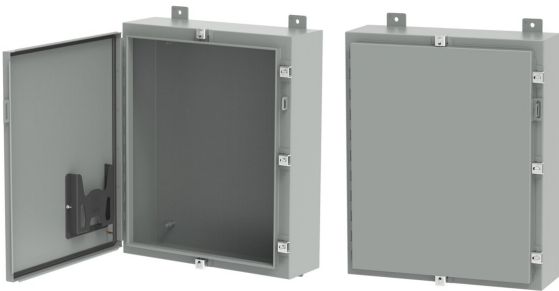

Continuous Hinge Enclosure with Clamps LP Type 4, 48x36x10, Gray, Mild Steel

CATALOG NUMBER

A48H36CLP

These single-door enclosures feature a hinged door with clamps on three sides to create a secure seal in indoor or outdoor environments. The gray polyester powder finish inside and out provides enhanced corrosion protection in outdoor applications.

INDUSTRY STANDARDS

UL 508A Listed; Type 4, 12, 13; File No. E61997

cUL Listed per CSA C22.2 No. 94; Type 4, 12, 13; File No. E61997

NEMA/EEMAC Type 3, 4, 12, and 13

IEC 60529, IP66

FEATURES

Seams continuously welded and ground smooth

External wall-mounting brackets for easy installation

Formed external flanges around all sides of enclosure opening

Stainless steel screw-down clamps on three sides of door

Removable heavy gauge stainless steel continuous hinge pin

Removable door with continuous hinge for strength and ruggedness

Hasp and staple provided for padlocking

Data pocket is high-impact thermoplastic

Collar studs for mounting optional panels

Bonding provision on door

Seamless foam-in-place gasket

PRODUCT ATTRIBUTES

Article Number: 24570

Height: 48in

Width: 36in