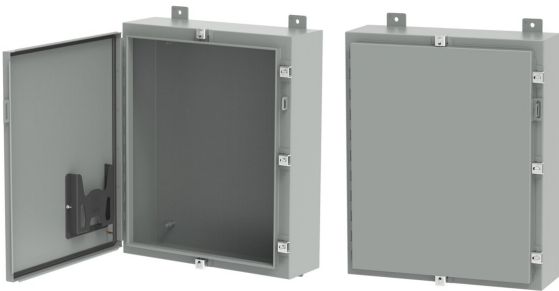

Continuous Hinge Enclosure with Clamps LP Type 4, 36x30x16, Gray, Mild Steel

CATALOG NUMBER

A36H30FLP

These single-door enclosures feature a hinged door with clamps on three sides to create a secure seal in indoor or outdoor environments. The gray polyester powder finish inside and out provides enhanced corrosion protection in outdoor applications.

INDUSTRY STANDARDS

UL 508A Listed; Type 4, 12, 13; File No. E61997

cUL Listed per CSA C22.2 No. 94; Type 4, 12, 13; File No. E61997

NEMA/EEMAC Type 3, 4, 12, and 13

IEC 60529, IP66

FEATURES

Seams continuously welded and ground smooth

External wall-mounting brackets for easy installation

Formed external flanges around all sides of enclosure opening

Stainless steel screw-down clamps on three sides of door

Removable heavy gauge stainless steel continuous hinge pin

Removable door with continuous hinge for strength and ruggedness

Hasp and staple provided for padlocking

Data pocket is high-impact thermoplastic

Collar studs for mounting optional panels

Bonding provision on door

Seamless foam-in-place gasket

PRODUCT ATTRIBUTES

Article Number: 24620

Height: 36in

Width: 30in