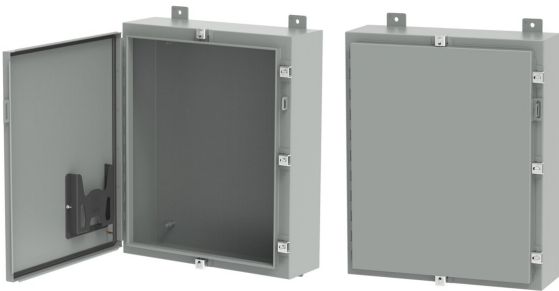

Continuous Hinge Enclosure with Clamps LP Type 4, 36x30x12, Gray, Mild Steel

CATALOG NUMBER

A36H30DLP

These single-door enclosures feature a hinged door with clamps on three sides to create a secure seal in indoor or outdoor environments. The gray polyester powder finish inside and out provides enhanced corrosion protection in outdoor applications.

INDUSTRY STANDARDS

UL 508A Listed; Type 4, 12, 13; File No. E61997

cUL Listed per CSA C22.2 No. 94; Type 4, 12, 13; File No. E61997

NEMA/EEMAC Type 3, 4, 12, and 13

IEC 60529, IP66

FEATURES

Seams continuously welded and ground smooth

External wall-mounting brackets for easy installation

Formed external flanges around all sides of enclosure opening

Stainless steel screw-down clamps on three sides of door

Removable heavy gauge stainless steel continuous hinge pin

Removable door with continuous hinge for strength and ruggedness

Hasp and staple provided for padlocking

Data pocket is high-impact thermoplastic

Collar studs for mounting optional panels

Bonding provision on door

Seamless foam-in-place gasket

PRODUCT ATTRIBUTES

Article Number: 24600

Height: 36in

Width: 30in