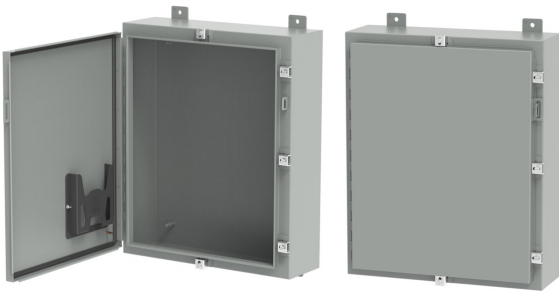

Continuous Hinge Enclosure with Clamps LP Type 4, 36x30x10, Gray, Mild Steel

CATALOG NUMBER

A36H30CLP

These single-door enclosures feature a hinged door with clamps on three sides to create a secure seal in indoor or outdoor environments. The gray polyester powder finish inside and out provides enhanced corrosion protection in outdoor applications.

External wall-mounting brackets for easy installation

Formed external flanges around all sides of enclosure opening

Stainless steel screw-down clamps on three sides of door

Removable heavy gauge stainless steel continuous hinge pin

Removable door with continuous hinge for strength and ruggedness

Hasp and staple provided for padlocking

Data pocket is high-impact thermoplastic

Collar studs for mounting optional panels

Bonding provision on door

Seamless foam-in-place gasket

PRODUCT ATTRIBUTES

Article Number: 24560

Height: 36in

Width: 30in

Depth: 10in

Material: Mild Steel

Finish: Powder Coated