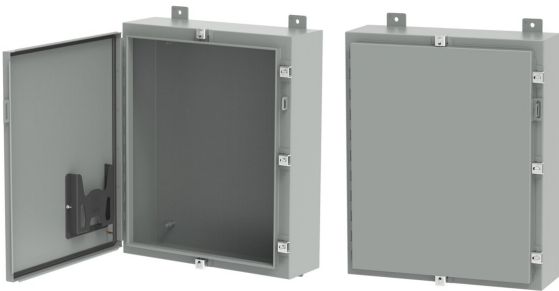

Continuous Hinge Enclosure with Clamps LP Type 4, 30x20x8, Gray, Mild Steel

CATALOG NUMBER

A30H20BLP

These single-door enclosures feature a hinged door with clamps on three sides to create a secure seal in indoor or outdoor environments. The gray polyester powder finish inside and out provides enhanced corrosion protection in outdoor applications.

INDUSTRY STANDARDS

UL 508A Listed; Type 4, 12, 13; File No. E61997

cUL Listed per CSA C22.2 No. 94; Type 4, 12, 13; File No. E61997

NEMA/EEMAC Type 3, 4, 12, and 13

IEC 60529, IP66

FEATURES

Seams continuously welded and ground smooth

External wall-mounting brackets for easy installation

Formed external flanges around all sides of enclosure opening

Stainless steel screw-down clamps on three sides of door

Removable heavy gauge stainless steel continuous hinge pin

Removable door with continuous hinge for strength and ruggedness

Hasp and staple provided for padlocking

Data pocket is high-impact thermoplastic

Collar studs for mounting optional panels

Bonding provision on door

Seamless foam-in-place gasket

PRODUCT ATTRIBUTES

Article Number: 24460

Height: 30in

Width: 20in