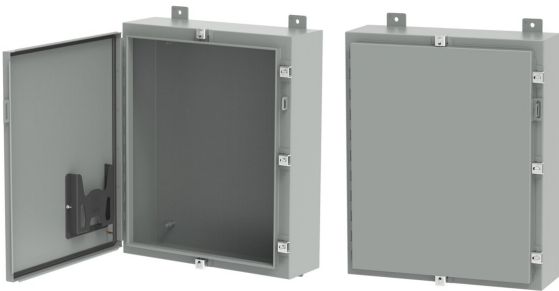

Continuous Hinge Enclosure with Clamps LP Type 4, 30x20x6, Gray, Mild Steel

CATALOG NUMBER

A30H20ALP

These single-door enclosures feature a hinged door with clamps on three sides to create a secure seal in indoor or outdoor environments. The gray polyester powder finish inside and out provides enhanced corrosion protection in outdoor applications.

INDUSTRY STANDARDS

UL 508A Listed; Type 4, 12, 13; File No. E61997

cUL Listed per CSA C22.2 No. 94; Type 4, 12, 13; File No. E61997

NEMA/EEMAC Type 3, 4, 12, and 13

IEC 60529, IP66

FEATURES

Seams continuously welded and ground smooth

External wall-mounting brackets for easy installation

Formed external flanges around all sides of enclosure opening

Stainless steel screw-down clamps on three sides of door

Removable heavy gauge stainless steel continuous hinge pin

Removable door with continuous hinge for strength and ruggedness

Hasp and staple provided for padlocking

Data pocket is high-impact thermoplastic

Collar studs for mounting optional panels

Bonding provision on door

Seamless foam-in-place gasket

PRODUCT ATTRIBUTES

Article Number: 24380

Height: 30in

Width: 20in