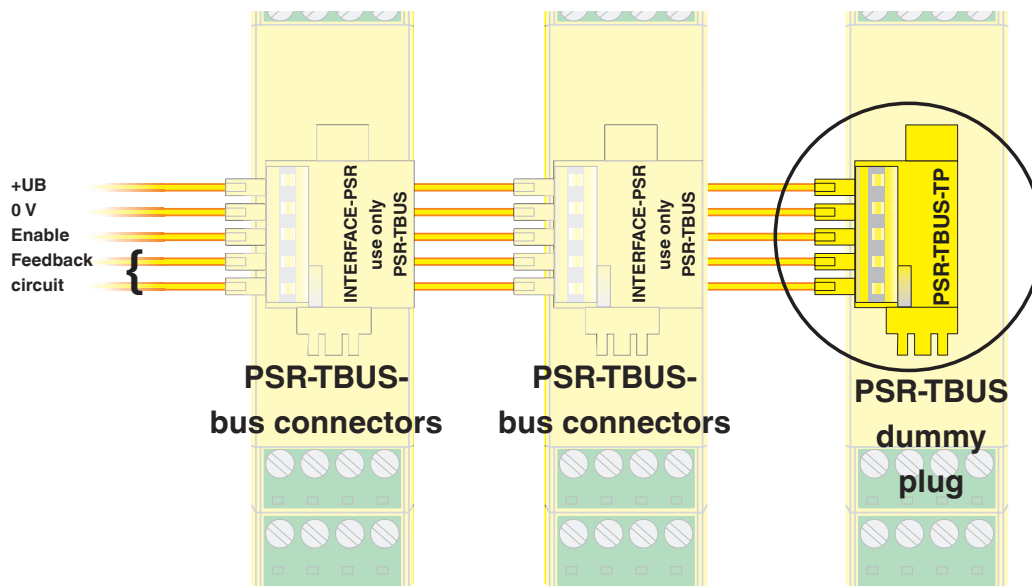

Blind plug for the PSR-TBUS DIN rail connector used with the modular safety relay system (PSR-SDC4)

Commercial data

| | |
|--------------------------------------|---------------------|
| Item number | 2981716 |
| Packing unit | 50 pc |
| Minimum order quantity | 1 pc |
| Sales key | ACH |
| Product key | ACHABZ |
| Catalog page | Page 233 (C-6-2019) |
| GTIN | 4046356099820 |
| Weight per piece (including packing) | 4.948 g |
| Weight per piece (excluding packing) | 4.459 g |
| Customs tariff number | 85366990 |
| Country of origin | DE |

PSR-TBUS-TP - DIN rail bus connectors

2981716

<https://www.phoenixcontact.com/sk/products/2981716>

Technical data

Product properties

| | |
|--------------|--------------------|
| Product type | DIN rail connector |
|--------------|--------------------|

Dimensions

| | |
|-------|---------|
| Width | 22.5 mm |
|-------|---------|

Material specifications

| | |
|------------------|-----|
| Housing material | PBT |
|------------------|-----|

PSR-TBUS-TP - DIN rail bus connectors

2981716

<https://www.phoenixcontact.com/sk/products/2981716>

Drawings

Connection diagram

Circuit diagram

PSR-TBUS-TP - DIN rail bus connectors

2981716

<https://www.phoenixcontact.com/sk/products/2981716>