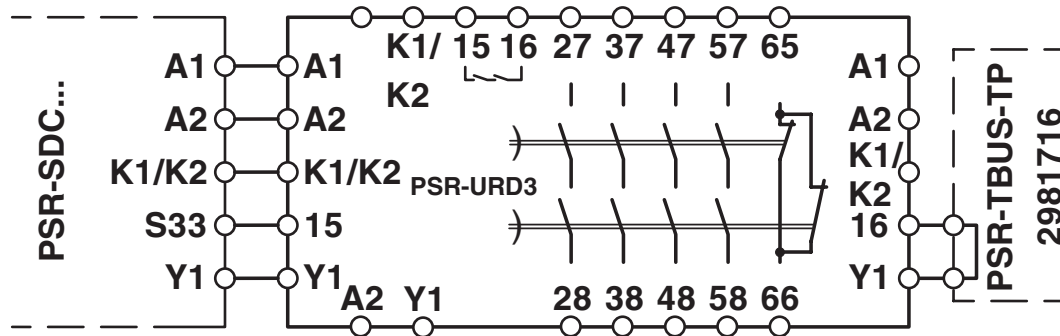

Blind plug for the PSR-TBUS DIN rail connector used with the modular safety relay system (PSR-SDC4)

Commercial data

| | |
|--------------------------------------|---------------------|
| Item number | 2981716 |
| Packing unit | 50 pc |
| Minimum order quantity | 1 pc |
| Sales key | ACH |
| Product key | ACHABZ |
| Catalog page | Page 233 (C-6-2019) |
| GTIN | 4046356099820 |
| Weight per piece (including packing) | 4.948 g |
| Weight per piece (excluding packing) | 4.459 g |
| Customs tariff number | 85366990 |
| Country of origin | DE |

Dimensions

| | |
|-------|---------|
| Width | 22.5 mm |
|-------|---------|

Material specifications

| | |
|------------------|-----|
| Housing material | PBT |
|------------------|-----|

PSR-TBUS-TP - DIN rail bus connectors

2981716

<https://www.phoenixcontact.com/sk/products/2981716>

Drawings

Connection diagram

Circuit diagram

PSR-TBUS-TP - DIN rail bus connectors

2981716

<https://www.phoenixcontact.com/sk/products/2981716>

Circuit diagram

PSR-TBUS-TP - DIN rail bus connectors

2981716

<https://www.phoenixcontact.com/sk/products/2981716>

Approvals

To download certificates, visit the product detail page: <https://www.phoenixcontact.com/sk/products/2981716>