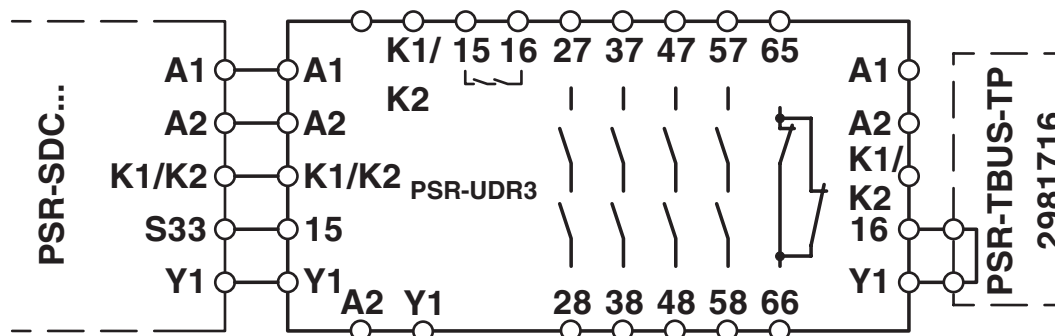

Blind plug for the PSR-TBUS DIN rail connector used with the modular safety relay system (PSR-SDC4)

Commercial data

| | |
|--------------------------------------|---------------------|
| Item number | 2981716 |
| Packing unit | 50 pc |
| Minimum order quantity | 1 pc |
| Sales key | ACH |
| Product key | ACHABZ |
| Catalog page | Page 233 (C-6-2019) |
| GTIN | 4046356099820 |
| Weight per piece (including packing) | 4.948 g |
| Weight per piece (excluding packing) | 4.459 g |
| Customs tariff number | 85366990 |
| Country of origin | DE |

Dimensions

| | |
|-------|---------|
| Width | 22.5 mm |
|-------|---------|

Material specifications

| | |
|------------------|-----|
| Housing material | PBT |
|------------------|-----|

PSR-TBUS-TP - DIN rail bus connectors

2981716

<https://www.phoenixcontact.com/sk/products/2981716>

Drawings

Connection diagram

Circuit diagram

PSR-TBUS-TP - DIN rail bus connectors

2981716

<https://www.phoenixcontact.com/sk/products/2981716>

Circuit diagram

PSR-TBUS-TP - DIN rail bus connectors

2981716

<https://www.phoenixcontact.com/sk/products/2981716>

Approvals

To download certificates, visit the product detail page: <https://www.phoenixcontact.com/sk/products/2981716>