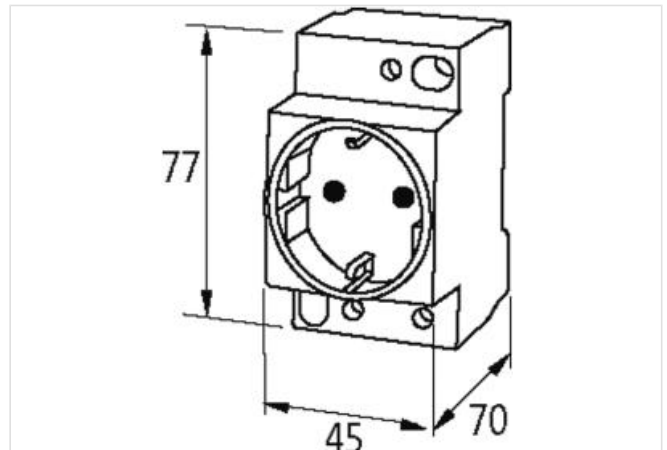

**MSVD POWER SOCKET VDE YELLOW**

Mounting rail

Germany (VDE) yellow  
Screw terminals[Link to Product](#)**Illustration**

Product may differ from Image

**General data**

Dimensions HxWxD

77x45x70 mm