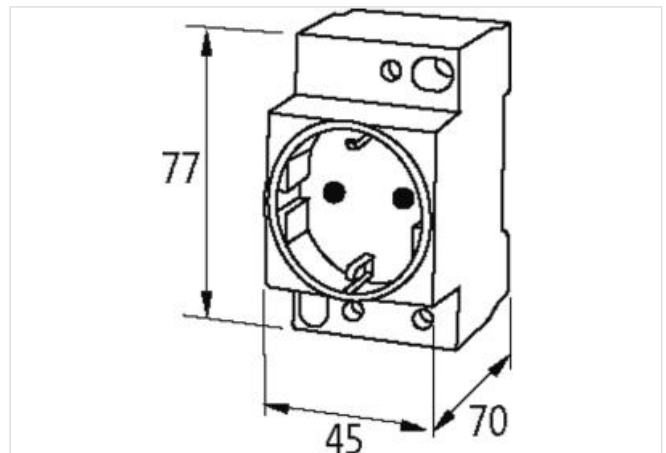

MSVD POWER SOCKET VDE WITH LED

Mounting rail

Germany (VDE) white

Screw terminals

LED (yellow)

[Link to Product](#)**Illustration**

Product may differ from Image

**General data**

Dimensions HxWxD

77x45x70 mm