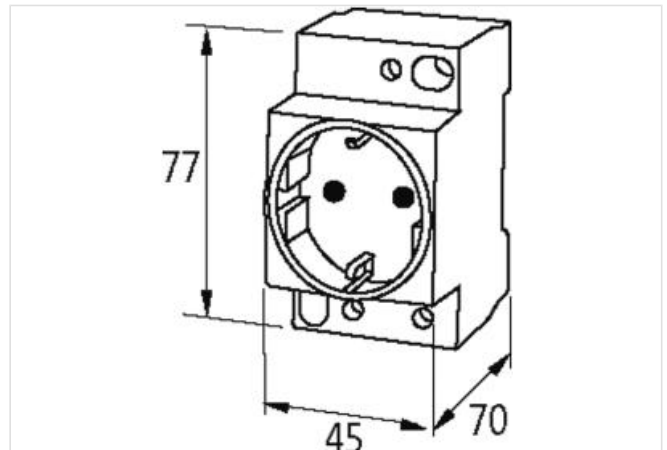

MSVD POWER SOCKET VDE

Mounting rail

Germany (VDE) white
Screw terminals[Link to Product](#)**Illustration**

Product may differ from Image

**General data**

Dimensions HxWxD

77x45x70 mm