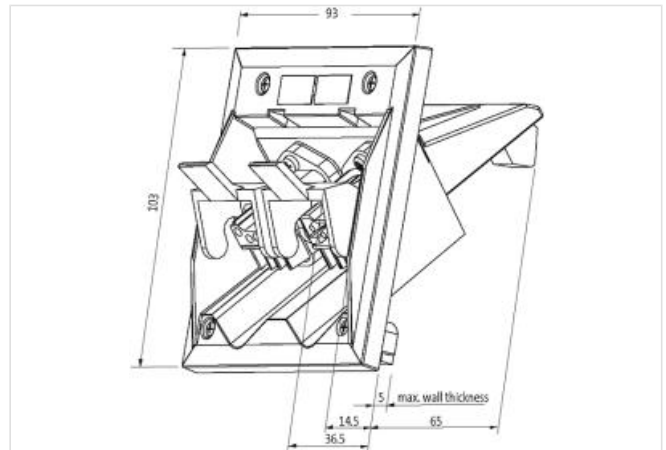

HYBRID FIELD-BUS COUPLERS

Blind Cap

Blind plug
Self-installation

[Link to Product](#)

Illustration

Product may differ from Image

General data

Temperature range	-25...+50 °C
Housing	Black plastic, flame retardant
Cut-out	H×W: 90×80 mm
Dimensions H×W×D	103×93×35 mm