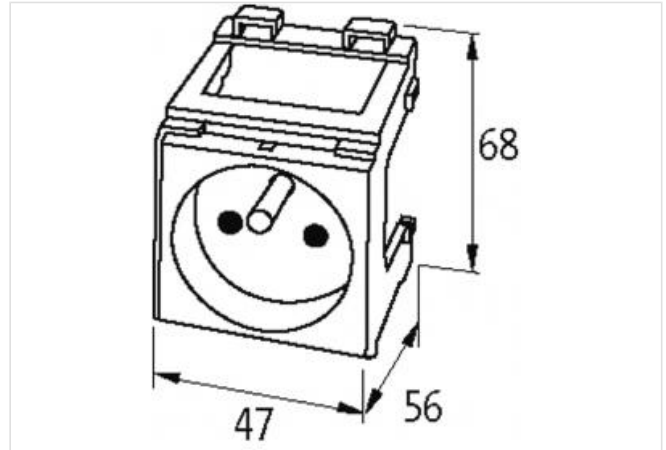

MODLINK MSVD CABINET POWER OUTLETS

France (UTE) 250V AC / 16 A

France (UTE-NF) white
Screw terminals[Link to Product](#)**Illustration**

Product may differ from Image

**General data**

Dimensions H×W×D 68×47×56 mm

France (UTE-NF)

Operating voltage 250 V AC

Operating current 10...16 A

Connection Screw terminals: max. 2× 4 mm² (AWG 12)

Mounting method DIN-rail mountable (EN 60715)