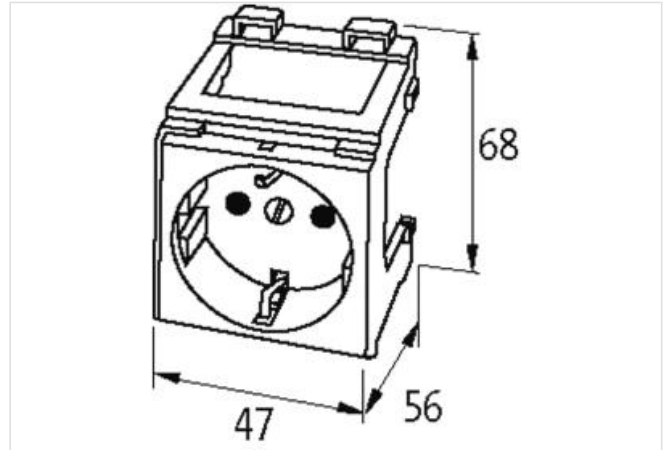

MODLINK MSVD CABINET POWER OUTLETS

Great Britain/BS orange 250V AC / 13 A

England (orange)
Screw terminals[Link to Product](#)**Illustration**

Product may differ from Image

**Technical Data**

Operating voltage	250 V AC
Operating current	13 A

General data

Mounting method	DIN-rail mountable (EN 60715)
Connection	Screw terminals: max. 2 × 4 mm ² (AWG 12)
Dimensions H×W×D	68×47×56 mm