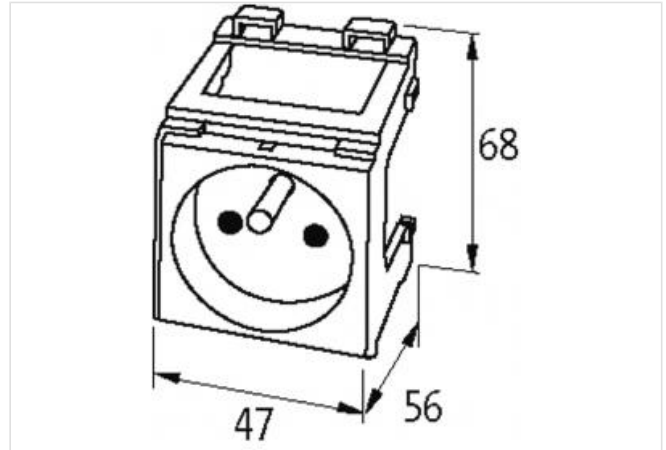

MODLINK MSVD CABINET POWER OUTLETS

France (UTE) orange 250V AC / 16 A

France (UTE-NF) orange
Screw terminals

[Link to Product](#)

Illustration

Product may differ from Image

General data

Dimensions H×W×D 68×47×56 mm

France (UTE-NF)

Operating voltage 250 V AC

Operating current 10...16 A

Connection Spring clamp terminals: max. 2× 2.5 mm² (AWG 14)

Mounting method DIN-rail mountable (EN 60715)