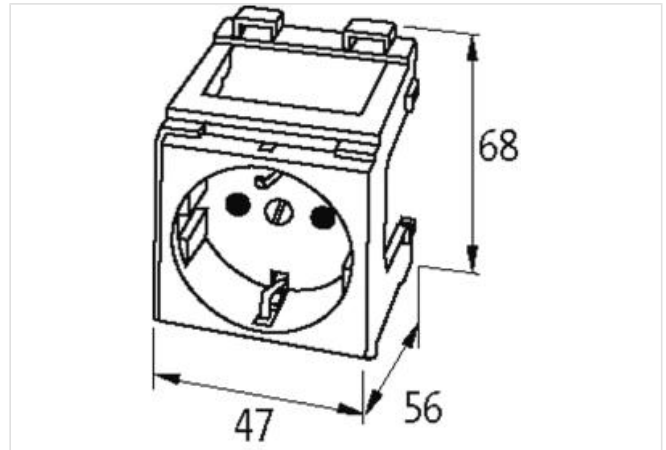

MODLINK MSVD CABINET POWER OUTLETS

VDE orange 250V AC / 16 A

Germany (VDE) orange
for installing in front of main switch
Screw terminals

[Link to Product](#)

Illustration

Product may differ from Image

General data

Dimensions HxWxD 68x47x56 mm

Germany (VDE)

Mounting method	DIN-rail mountable (EN 60715)
Operating current	10...16 A
No. of poles	2 + PE
Operating voltage	250 V AC
Connection	Spring clamp terminals: max. 2x 2.5 mm ² (AWG 14)