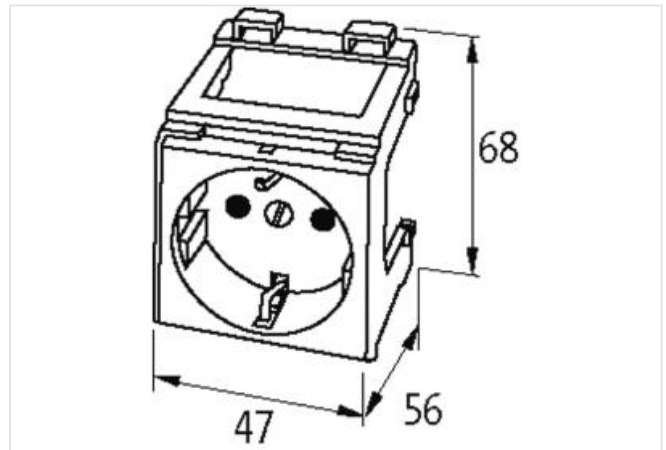

**MODLINK MSVD CABINET POWER OUTLETS**

Great Britain/BS 250V AC / 13 A

England (white)  
Screw terminals[Link to Product](#)**Illustration**

Product may differ from Image

**General data**

Dimensions HxWxD

68x47x56 mm