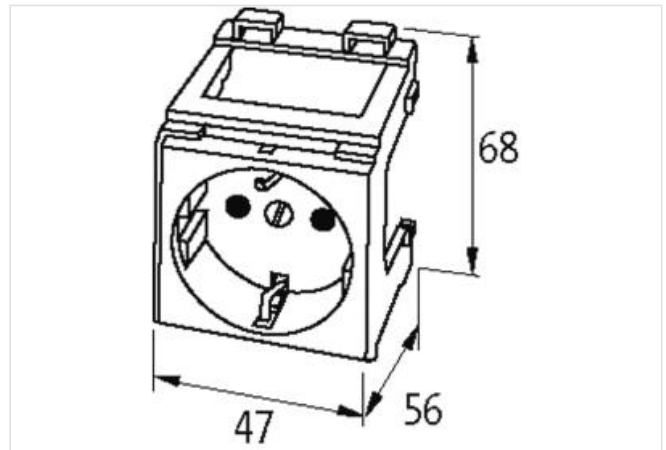

MODLINK MSVD CABINET POWER OUTLETS

NEMA5-15/USA 125V AC / 15 A, screw terminals

USA (NEMA 5-15) white

Screw terminals

[Link to Product](#)**Illustration**

Product may differ from Image

**General data**

Dimensions HxWxD

68x47x56 mm