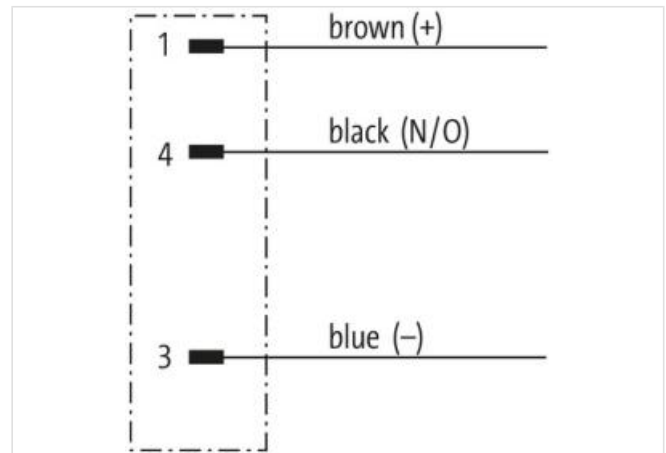

M8 male recept. A-cod. front

PP-wires 3x0.25 1m

Flange male
M8, 3-pole
Front mounting
with multi-strand wire

[Link to Product](#)**Illustration**

Product may differ from Image

Cable length 1 m

Technical Data