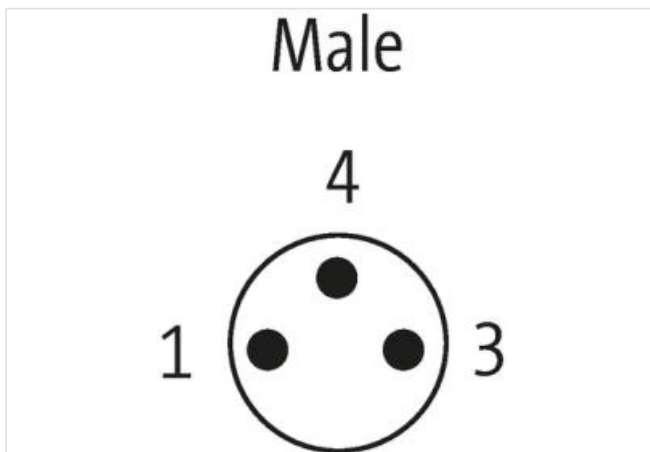

M8 male recept. A-cod. front

PP-wires 3x0.25 1m

Flange male
M8, 3-pole
Front mounting
with multi-strand wire

[Link to Product](#)**Illustration**

Product may differ from Image

Cable length 1 m

Technical Data