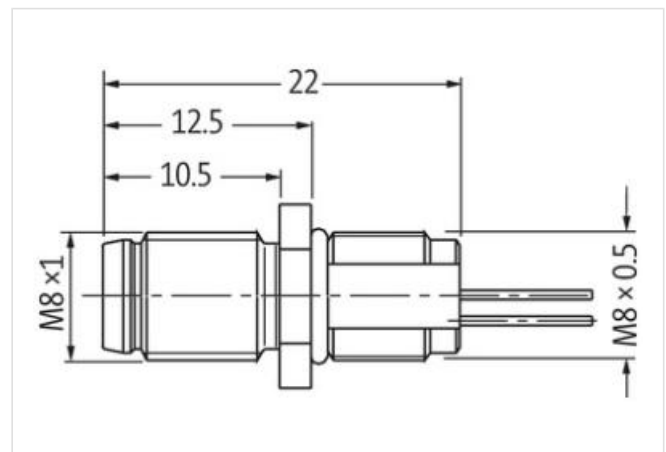

M8 male recept. A-cod. front

PP-wires 3x0.25 1m

Flange male
M8, 3-pole
Front mounting
with multi-strand wire

[Link to Product](#)**Illustration**

Product may differ from Image

Cable length 1 m

Technical Data

Operating voltage	max. 50 V AC/60 V DC
Rated surge voltage	1.5 kV
Operating current per contact	max. 4 A

Locking of ports	Screw thread (M8×1 mm) recommended torque 0.4 Nm, self-securing
Protection	IP67 inserted and tightened (EN 60529)

General data

Temperature range	-25...+85 °C
-------------------	--------------

Cable

No./diameter of wires	3× 0.25 mm ²
Wire isolation	PP (br, bk, bl)
Outer Ø	1.1 mm ±5%
Cable number	970
Temperature range (fixed)	-40...+90 °C
Temperature range (mobile)	-25...+90 °C
Bend radius (fixed)	5× outer Ø