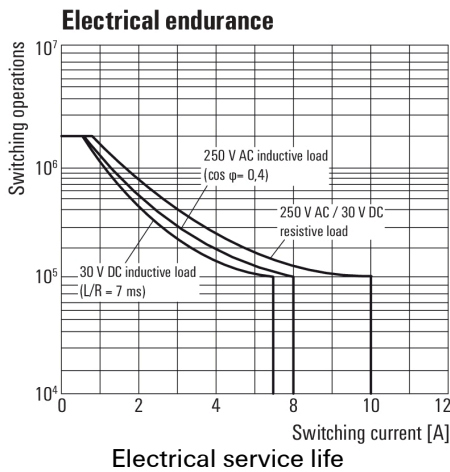

DRI314048LD

Weidmüller Interfaces GmbH & Co. KG

Postfach 3030

32760 Detmold

Tel. +49 5231 14-0

Fax. +49 5231 14-2083

info@weidmueller.com

Drawings

Wiring diagram

Graph

Graph

Graph

Dimensional drawing