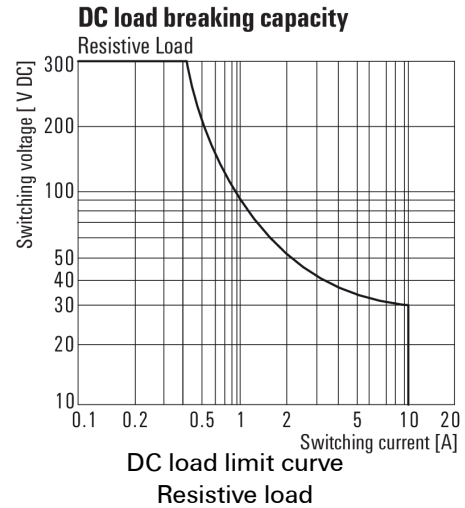

DRI314048LD

Weidmüller Interfaces GmbH & Co. KG

Postfach 3030

32760 Detmold

Tel. +49 5231 14-0

Fax. +49 5231 14-2083

info@weidmueller.com

Drawings

Wiring diagram

Graph

Graph

Graph

Dimensional drawing