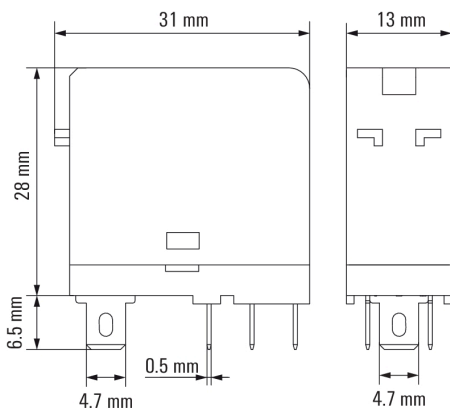

Technical data

Dimensions and weights

Depth	28 mm	Depth (inches)	1.102 inch
Height	31 mm	Height (inches)	1.22 inch
Width	13 mm	Width (inches)	0.512 inch
Net weight	18.26 g		

Temperatures

Storage temperature	-40 °C...85 °C	Operating temperature	-40 °C...55 °C
Operating temperature, min.	-40 °C	Operating temperature, max.	55 °C
Humidity	35...85 % rel. humidity, no condensation		

Wiring diagram

Graph

Graph

Graph

Dimensional drawing

DRI314048LD

Weidmüller Interfaces GmbH & Co. KG

Postfach 3030