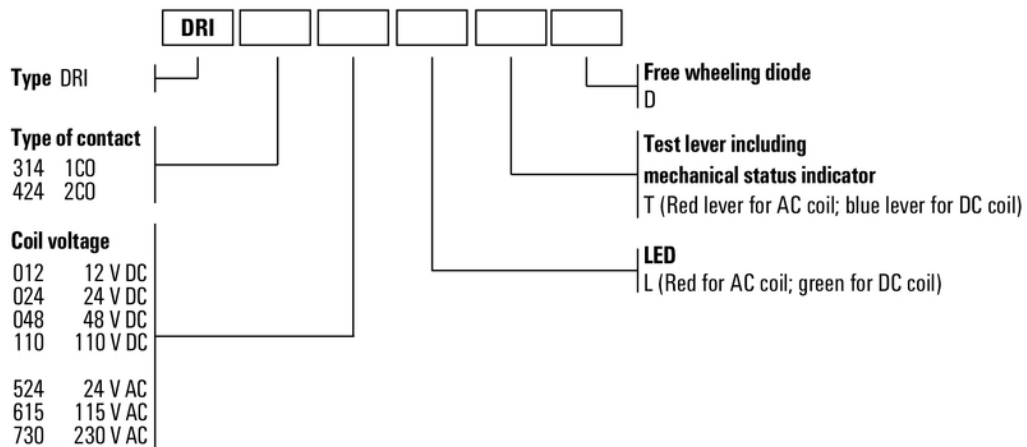

DRI314048LD

Weidmüller Interfaces GmbH & Co. KG

Postfach 3030

32760 Detmold

Tel. +49 5231 14-0

Fax. +49 5231 14-2083

info@weidmueller.com

www.weidmueller.com

Drawings

Miscellaneous

Type codes