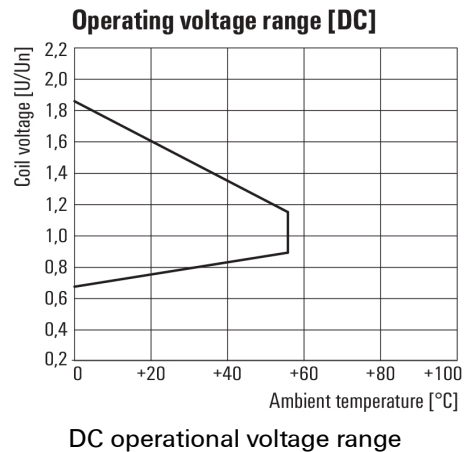

DRI314048LD

Weidmüller Interfaces GmbH & Co. KG

Postfach 3030

32760 Detmold

Tel. +49 5231 14-0

Fax. +49 5231 14-2083

info@weidmueller.com

Drawings

Wiring diagram

Graph

Graph

Graph

Dimensional drawing