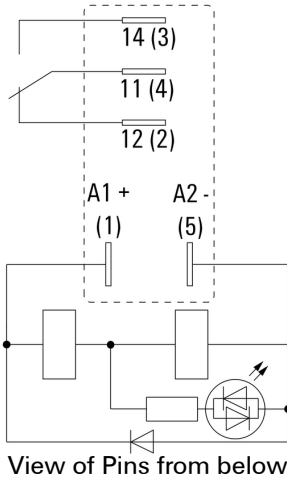

DRI314048LD

Weidmüller Interfaces GmbH & Co. KG

Postfach 3030

32760 Detmold

Tel. +49 5231 14-0

Fax. +49 5231 14-2083

info@weidmueller.com

Drawings

Wiring diagram